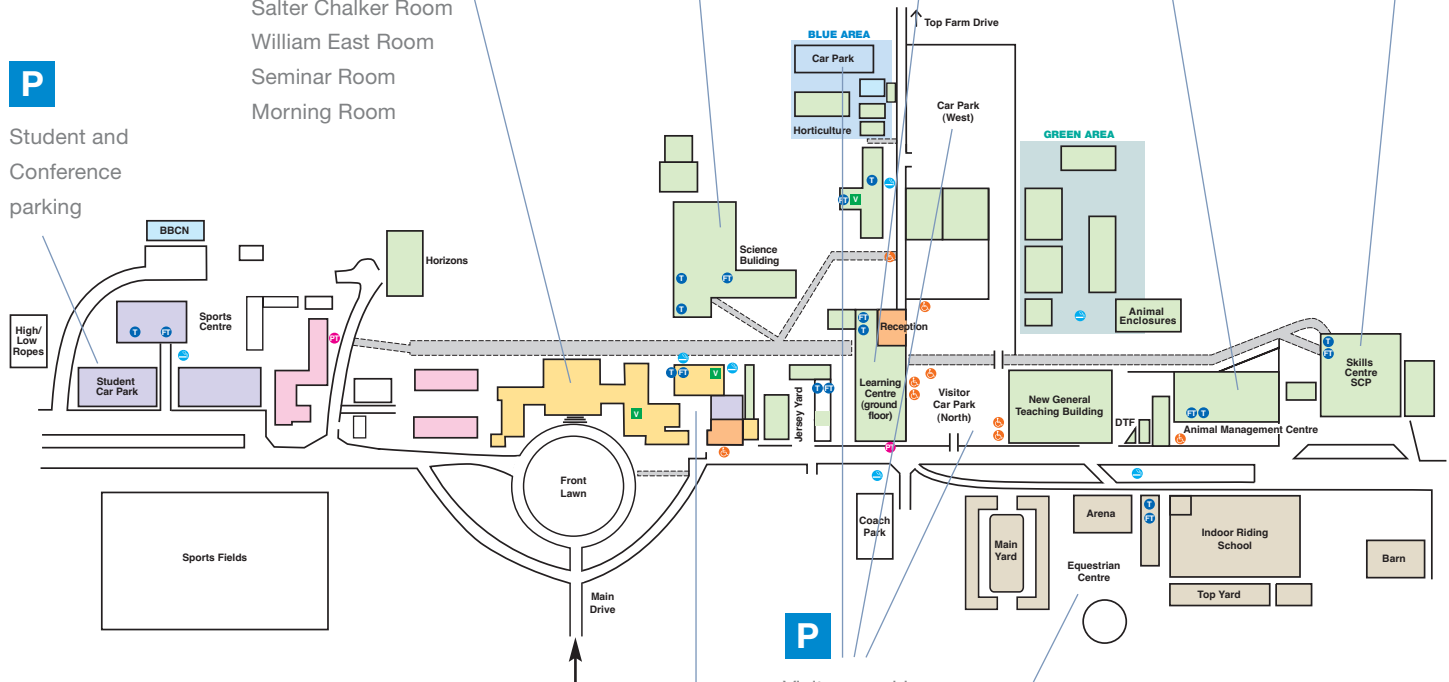

# When you arrive

Mansion House  
Hall Place

Science Building

Reception  
Customer Services  
Learning Centre

Animal Centre

Skills Centre and  
North Cafe

Clayton East Room  
Jacob Bancks Room  
Salter Chalker Room  
William East Room  
Seminar Room  
Morning Room

**P**

Student and  
Conference  
parking

- Public Telephone (24 Hour access)
- Toilet
- Full Access Toilet
- Vending Machine
- Disabled Car Parking
- Smoking Areas
- Footpaths

Courtyard  
Conference Centre  
Cafeterias