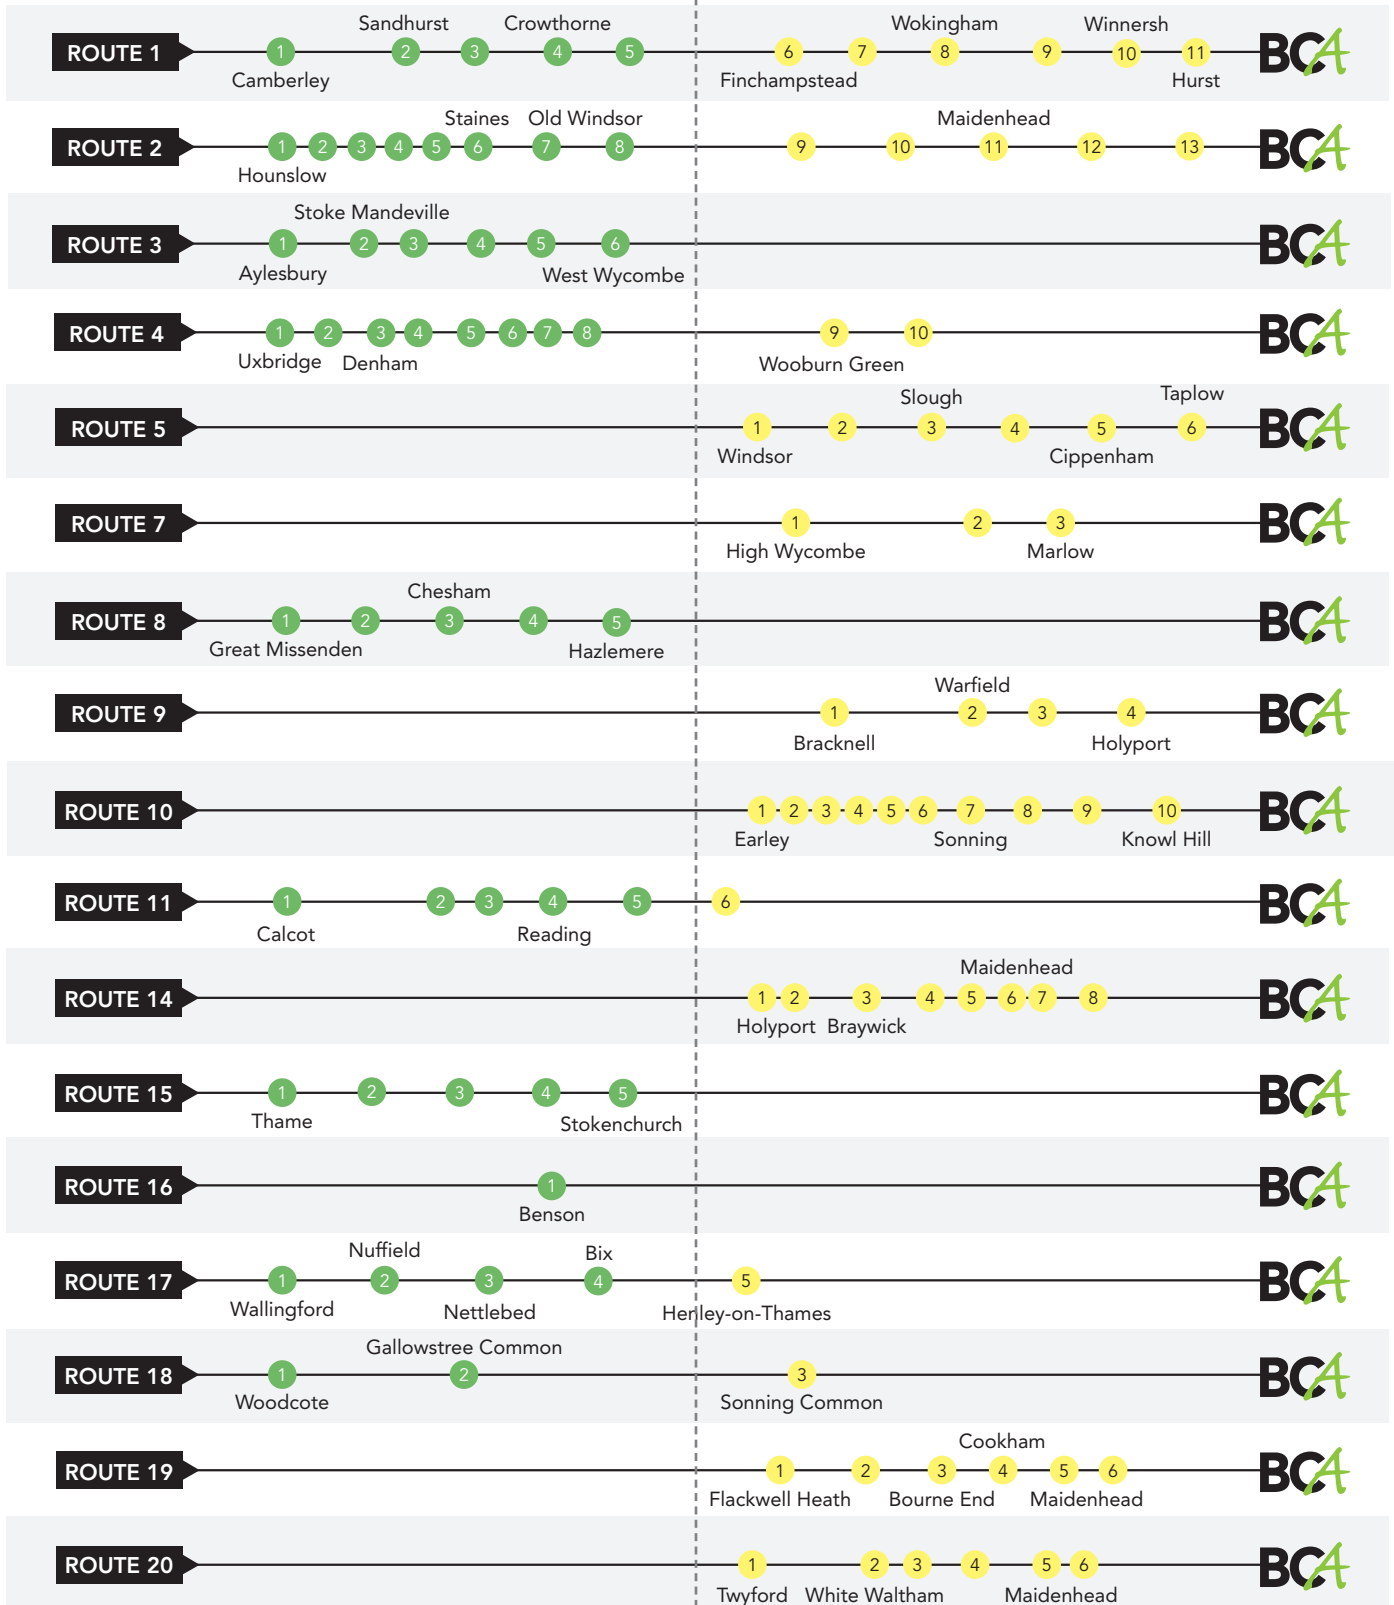

GREEN ZONE PRICES

Full Year by term	£890	Full year upfront	£805
Terms 1 & 2 per term	£335	Term 3	£220
Single	£6.00	Round trip	£12.00

YELLOW ZONE PRICES

Full Year by term	£780	Full year upfront	£675
Terms 1 & 2 per term	£290	Term 3	£200
Single	£6.00	Round trip	£12.00

Correct as of June 2021.

Please refer to www.bca.ac.uk for up-to-date information.