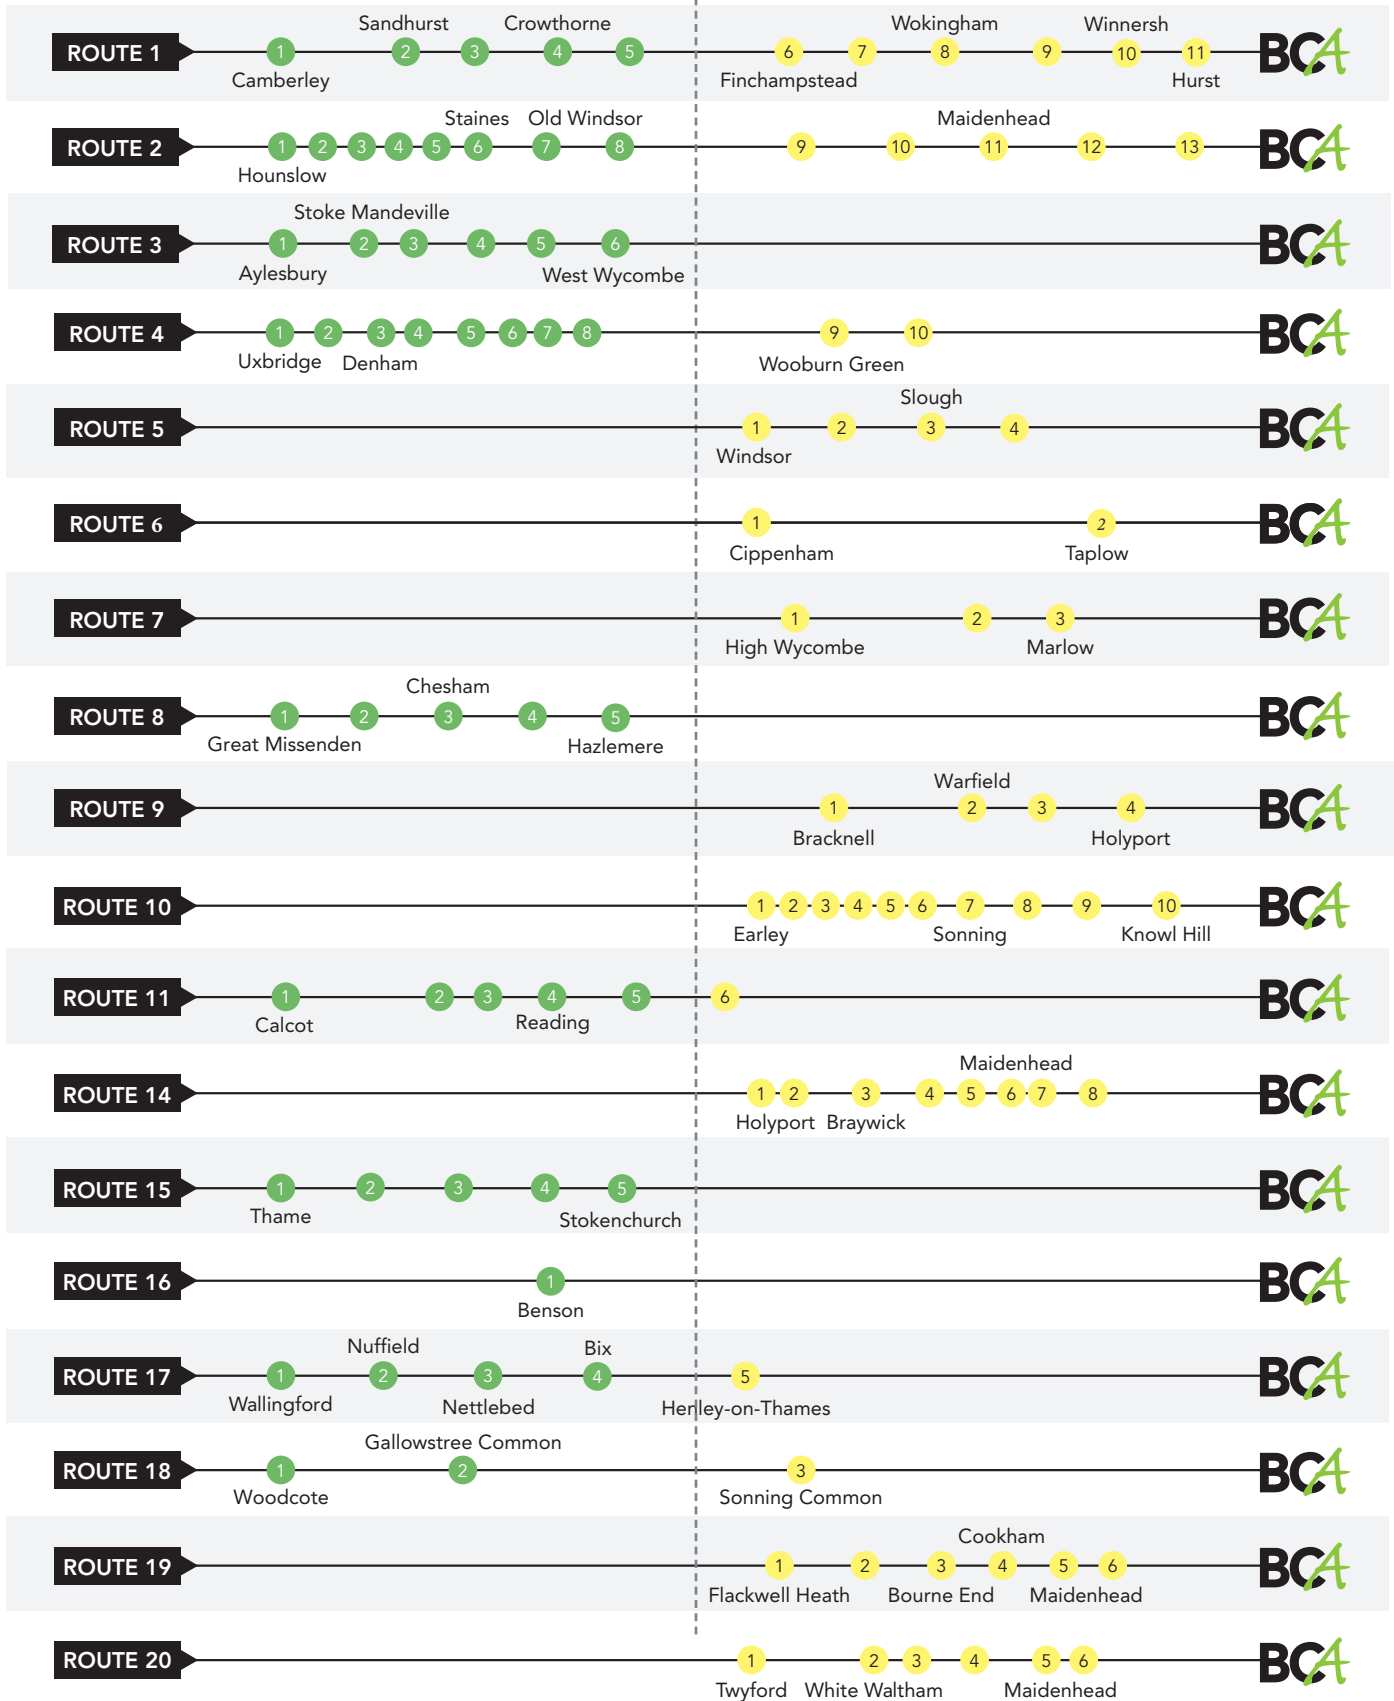

Route 1 – Camberley		
1	07:20	Camberley - Railway Station
2	07:30	Sandhurst – Yorktown Road, The Post Office
3	07:32	Sandhurst - Longdown Road, Bus stop
4	07:35	Crowthorne - Waterloo Road near Dukes Ride Junction
5	07:37	Crowthorne - Lower Wokingham Road near Bramley Grove
6	07:40	Finchampstead - Finchampstead Road at Gowrings Garage
7	07:42	Wokingham - Finchampstead Road at Two Poplars pub
8	07:50	Wokingham - Railway Station (AM = Outside Link Road. PM = Opposite Molly Millers pub)
9	07:52	Emmbrook - Reading Road at Rifle Volunteers pub
10	07:56	Winnersh - Reading Road at Sainsburys
11	07:57	Hurst - Davis Street at The Jolly Farmer pub
Route 2 – Hounslow		
1	07:15	Hounslow - Main Railway Station
2	07:20	Hounslow - Staines Road Bus stop at Ivy Lane
3	07:23	Feltham - A315 Faggs Road
4	07:26	Feltham - A315 Bethany Way
5	07:30	Ashford - A30 Ashford Hospital
6	07:38	Staines - Bus Station
7	07:49	Old Windsor - Windsor Road at The Bells of Ouzeley pub
8	07:52	Old Windsor - Straight Road at The Toby Carvery
9	08:00	Dedworth - Windsor end of Dedworth Road, Bus stop opposite the garage
10	08:04	Dedworth - Dedworth Road - at Tesco
11	08:25	Maidenhead - Railway Station, at Shoppenhangers Road Bus stop
12	08:28	Maidenhead - Shoppenhangers Road at Nourmed Building
13	08:33	Cox Green - Cannon Lane at the Thatched Cottage pub
Route 3 – Aylesbury		
1	07:30	Aylesbury - Railway Station
2	07:40	Stoke Mandeville - Risborough Road, at The Woolpack pub
3	07:50	Great Kimble Risborough Road, Bernards Arms Hotel (ruin)
4	07:55	Princes Risborough - City Road (formerly The British Legion layby)
5	08:03	West Wycombe - Wycombe Road, near Haw Lane
6	08:08	West Wycombe - West Wycombe Road near Pedestal Roundabout
Route 4 – Uxbridge		
1	07:40	Uxbridge - Tesco, near tube station
2	07:45	Denham - A40 at Springbridge Nurseries
3	07:48	Denham - Oxford Road at The Toby Carvery
4	07:50	Gerrards Cross - Oxford Road at Costcutter's Bus stop layby
5	07:51	Gerrards Cross - opposite Woodbank Avenue, The Bull Hotel
6	07:56	Beaconsfield - A40 Ricky's Newsagent
7	08:00	Beaconsfield - Holtspur Bus stop, opposite The Harvester pub
8	08:02	Loudwater - A40, Papermill pub
9	08:10	Woolburn Green - opposite The Red Lion pub
10	08:15	Cores End - Cores End Road at Eghams Way
Route 5 – Windsor		
1	07:20	Windsor - Maidenhead Road, outside The Boys' School
2	07:30	Langley - A4 bus stop opposite King William, Toby Carvery pub
3	07:47	Slough - Wellington Street, layby outside Bus Station
4	07:59	Slough - Leigh Road, bus stop
Route 6 - Cippenham		
1	08:05	Cippenham - Everitts Corner
2	08:10	Taplow - A4 layby before Sainsbury's roundabout
Route 7 – High Wycombe		
1	08:10	High Wycombe - High Street
2	08:25	High Wycombe - Wycombe Road at The Blacksmith's Arms pub
3	08:30	Marlow - A4155 Little Marlow Road at The Britannia pub
Route 8 – Amersham		
1	07:15	Great Missenden - Station approach, outside Samways
2	07:20	Hyde Heath - Weedon Hill, Post Office
3	07:35	Chesham - The Broadway
4	07:45	Amersham - Railway Station
5	08:00	Hazlemere - Amersham Road, Library bus layby